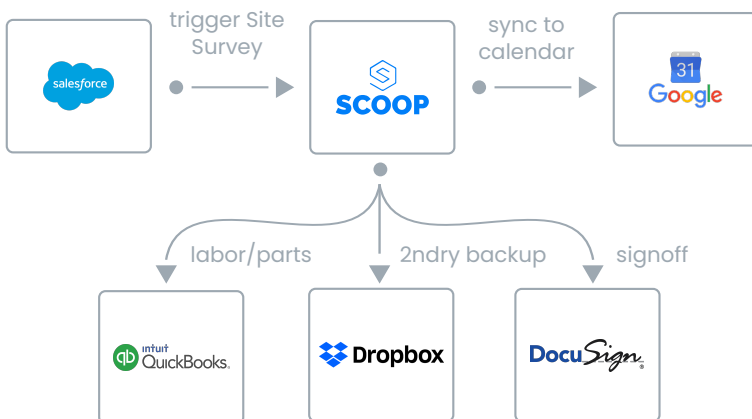

Are disconnected apps, repeat data entry and broken workflows slowing down your team?

GLOO™ leverages advanced integration technology to offer a fully managed solution that finally connects all your apps freeing up your team to focus on growing your business.

- Choose from 400+ cloud-apps to connect.
- Our engineers work with you to map out each integration scenario in detail.
- We configure, deliver and host your integrations - **completely hassle-free!**

- > GLOO is powered by a flexible and scalable integration platform backed with the most up-to-date connectors for hundreds of apps.
- > GLOO ensures data flows smoothly and logically between your apps.
- > Your service includes hosting, continuous API updates & our fanatical customer support.